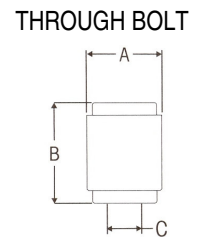

### ULTRAROD – BONDED RUBBER TYPE

PART NUMBER	TYPE	"A"	"B"	"C"	"D"
47691-000-L	STRADDLE	50mm	111mm	16mm	N/A
69210-000	STRADDLE	50mm	111mm	19mm	N/A
67746-000	STRADDLE	50mm	111mm	22mm	N/A
66734-000	STRADDLE OFFSET	50mm	145mm	19mm	N/A
47692-000-L	THROUGH BOLT	50mm	75mm	22mm	N/A
65477-000	THROUGH BOLT	50mm	82mm	29mm	N/A
64697-000	TAPER	50mm	203mm	75mm	1 1/4"
64809-000	TAPER	50mm	168mm	50mm	1 1/8"
66735-000	TAPER	50mm	178mm	48mm	1 1/4"

### ULTRAROD PLUS – STEEL SLEEVE TYPE

PART NUMBER	TYPE	"A"	"B"	"C"	"D"
44695-000-L	STRADDLE	70mm	111mm	16mm	N/A
49210-000-L	STRADDLE	70mm	111mm	19mm	N/A
46734-000-L	STRADDLE OFFSET	70mm	145mm	19mm	N/A
46736-000-L	THROUGH BOLT	70mm	82mm	29mm	N/A
44697-000-L	TAPER	70mm	203mm	75mm	1 1/4"
46737-000-L	TAPER	70mm	168mm	50mm	1 1/8"
46735-000-L	TAPER	70mm	178mm	48mm	1 1/4"