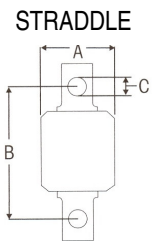

### ULTRAROD – BONDED RUBBER TYPE

PART NUMBER	TYPE	"A"	"B"	"C"	"D"
47691-000-L	STRADDLE	50mm	111mm	16mm	N/A
69210-000	STRADDLE	50mm	111mm	19mm	N/A
67746-000	STRADDLE	50mm	111mm	22mm	N/A
66734-000	STRADDLE OFFSET	50mm	145mm	19mm	N/A
47692-000-L	THROUGH BOLT	50mm	75mm	22mm	N/A
65477-000	THROUGH BOLT	50mm	82mm	29mm	N/A
64697-000	TAPER	50mm	203mm	75mm	1 1/4"
64809-000	TAPER	50mm	168mm	50mm	1 1/8"
66735-000	TAPER	50mm	178mm	48mm	1 1/4"

### ULTRAROD PLUS – STEEL SLEEVE TYPE

PART NUMBER	TYPE	"A"	"B"	"C"	"D"
44695-000-L	STRADDLE	70mm	111mm	16mm	N/A
49210-000-L	STRADDLE	70mm	111mm	19mm	N/A
46734-000-L	STRADDLE OFFSET	70mm	145mm	19mm	N/A
46736-000-L	THROUGH BOLT	70mm	82mm	29mm	N/A
44697-000-L	TAPER	70mm	203mm	75mm	1 1/4"
46737-000-L	TAPER	70mm	168mm	50mm	1 1/8"
46735-000-L	TAPER	70mm	178mm	48mm	1 1/4"