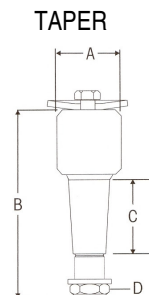

### ULTRAROD – BONDED RUBBER TYPE

PART NUMBER	TYPE	"A"	"B"	"C"	"D"
47691-000-L	STRADDLE	50mm	111mm	16mm	N/A
69210-000	STRADDLE	50mm	111mm	19mm	N/A
67746-000	STRADDLE	50mm	111mm	22mm	N/A
66734-000	STRADDLE OFFSET	50mm	145mm	19mm	N/A
47692-000-L	THROUGH BOLT	50mm	75mm	22mm	N/A
65477-000	THROUGH BOLT	50mm	82mm	29mm	N/A
64697-000	TAPER	50mm	203mm	75mm	1 1/4"
64809-000	TAPER	50mm	168mm	50mm	1 1/8"
66735-000	TAPER	50mm	178mm	48mm	1 1/4"

### ULTRAROD PLUS – STEEL SLEEVE TYPE

PART NUMBER	TYPE	"A"	"B"	"C"	"D"
44695-000-L	STRADDLE	70mm	111mm	16mm	N/A
49210-000-L	STRADDLE	70mm	111mm	19mm	N/A
46734-000-L	STRADDLE OFFSET	70mm	145mm	19mm	N/A
46736-000-L	THROUGH BOLT	70mm	82mm	29mm	N/A
44697-000-L	TAPER	70mm	203mm	75mm	1 1/4"
46737-000-L	TAPER	70mm	168mm	50mm	1 1/8"
46735-000-L	TAPER	70mm	178mm	48mm	1 1/4"