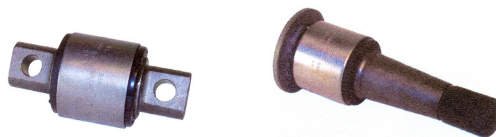

No: 97114-055  
 Subject: REPLACEMENT TORQUE ROD BUSHES

Date: October 2008 Revision: A

### ULTRAROD – BONDED RUBBER TYPE

PART NUMBER	TYPE	"A"	"B"	"C"	"D"
47691-000-L	STRADDLE	50mm	111mm	16mm	N/A
69210-000	STRADDLE	50mm	111mm	19mm	N/A
67746-000	STRADDLE	50mm	111mm	22mm	N/A
66734-000	STRADDLE OFFSET	50mm	145mm	19mm	N/A
47692-000-L	THROUGH BOLT	50mm	75mm	22mm	N/A
65477-000	THROUGH BOLT	50mm	82mm	29mm	N/A
64697-000	TAPER	50mm	203mm	75mm	1 1/4"
64809-000	TAPER	50mm	168mm	50mm	1 1/8"
66735-000	TAPER	50mm	178mm	48mm	1 1/4"

### ULTRAROD PLUS – STEEL SLEEVE TYPE

PART NUMBER	TYPE	"A"	"B"	"C"	"D"
44695-000-L	STRADDLE	70mm	111mm	16mm	N/A
49210-000-L	STRADDLE	70mm	111mm	19mm	N/A
46734-000-L	STRADDLE OFFSET	70mm	145mm	19mm	N/A
46736-000-L	THROUGH BOLT	70mm	82mm	29mm	N/A
44697-000-L	TAPER	70mm	203mm	75mm	1 1/4"
46737-000-L	TAPER	70mm	168mm	50mm	1 1/8"
46735-000-L	TAPER	70mm	178mm	48mm	1 1/4"