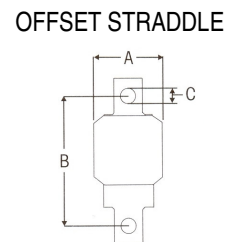

No: 97114-055  
 Subject: REPLACEMENT TORQUE ROD BUSHES

Date: October 2008 Revision: A

### ULTRAROD – BONDED RUBBER TYPE

PART NUMBER	TYPE	"A"	"B"	"C"	"D"
47691-000-L	STRADDLE	50mm	111mm	16mm	N/A
69210-000	STRADDLE	50mm	111mm	19mm	N/A
67746-000	STRADDLE	50mm	111mm	22mm	N/A
66734-000	STRADDLE OFFSET	50mm	145mm	19mm	N/A
47692-000-L	THROUGH BOLT	50mm	75mm	22mm	N/A
65477-000	THROUGH BOLT	50mm	82mm	29mm	N/A
64697-000	TAPER	50mm	203mm	75mm	1 1/4"
64809-000	TAPER	50mm	168mm	50mm	1 1/8"
66735-000	TAPER	50mm	178mm	48mm	1 1/4"

### ULTRAROD PLUS – STEEL SLEEVE TYPE

PART NUMBER	TYPE	"A"	"B"	"C"	"D"
44695-000-L	STRADDLE	70mm	111mm	16mm	N/A
49210-000-L	STRADDLE	70mm	111mm	19mm	N/A
46734-000-L	STRADDLE OFFSET	70mm	145mm	19mm	N/A
46736-000-L	THROUGH BOLT	70mm	82mm	29mm	N/A
44697-000-L	TAPER	70mm	203mm	75mm	1 1/4"
46737-000-L	TAPER	70mm	168mm	50mm	1 1/8"
46735-000-L	TAPER	70mm	178mm	48mm	1 1/4"