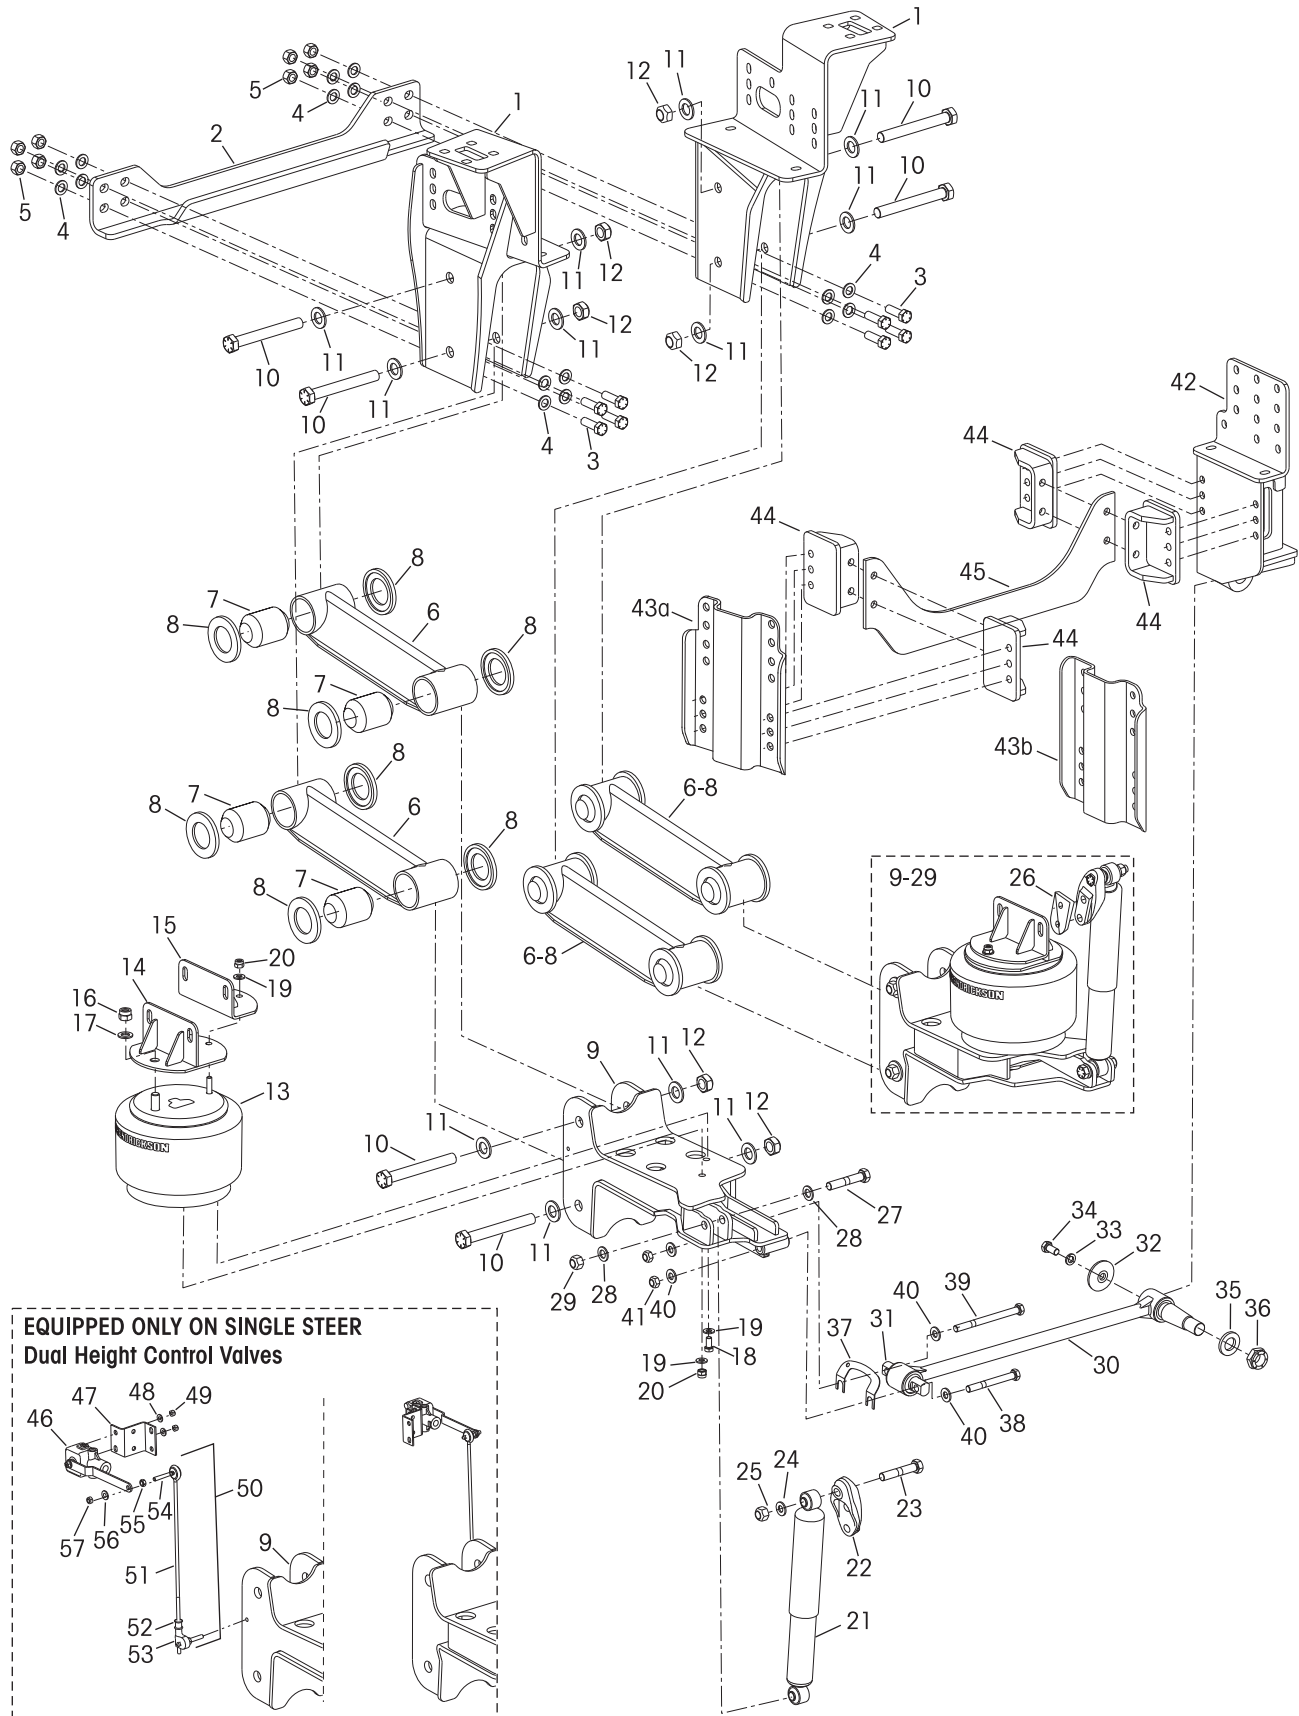

Forward Front

Page 2

Forward Rear

Page 4

Twin Steer Forward Front and Single Steer

EQUIPPED ONLY ON SINGLE STEER
Dual Height Control Valves

KEY NO.	PART NO.	DESCRIPTION	NO.REQ.	KEY NO.	PART NO.	DESCRIPTION	NO.REQ.
1		Frame Hanger		30	62350-760	Torque Rod Assembly, Includes Key Nos. 31-36	1
	68048-001	LHF	1	31		*Torque Rod Bushings	
	68048-002	RHF	1	32		*End Washer	
2	68050-000	Cross Member	1	33		*5/8" Lockwasher	
	50763-013	Cross Member Fastener Service Kit, One Side Includes Key Nos. 3-5		34		*5/8"-11 UNC 1.25" Bolt	
3	50764-007	3/4"-10 UNC 2.5" Bolt	8	35		*1 1/4" Washer	
4	22962-001	3/4" Washer	16	36		*1 1/4"-12 UNF Locknut	
5	49842-000	3/4"-10 UNC Locknut	8	37	68387-000	Torque Rod Shim	As Req.
6	59536-000	Beam Assembly, Includes Key No. 7	4		49176-034	Transverse Torque Rod Fastener Service Kit, One Side , Includes Key Nos. 38-41	
7	59528-001	Beam Bushing	8	38	32043-019	5/8"-11 UNC 5.5" Hex Bolt	1
8	59803-000	Thrust Washer	16	39	32043-026	5/8"-11 UNC 7.5" Hex Bolt	1
9		Axle Seat		40	22962-004	5/8"-Hardened Washer	4
	68036-000	LHF	1	41	47764-000	5/8"-11 UNC Locknut	2
	68038-002	RHF	1	42		Transverse Torque Rod Bracket	1
	59568-003	Pivot Bolt Kit, Axle Set , Includes Key Nos. 10-12			68667-000	<i>For vehicles built after 4/2009</i>	
10	48941-002	1"-8 UNC 8.0" Bolt	8		68156-000	<i>For vehicles built prior to 4/2009</i>	
11	22962-008	1" Hardened Flat Washer	16			Cross Channel Frame Mounting Bracket	1
12	48942-000	1"-8 UNC Locknut	8	43a	68639-000	<i>For vehicles built after 4/2009</i>	
13	67793-002	Air Spring	2	43b	68117-000	<i>For vehicles built prior to 4/2009</i>	
14	67751-000	Outer Air Spring Mounting Bracket	2	44	68118-000	Cross Channel Bracket	4
15	67752-000	Inner Air Spring Mounting Bracket	2	45	68119-000	Cross Channel Plate	1
16	17700-015	3/4"-16 UNF Locknut	2		49176-036	HCV Assembly Service Kit, One Side , Includes Key Nos. 46, 50 • Equipped ONLY on Single Steer Axle	
17	22962-001	3/4" Washer	2	46	57977-000	Height Control Valve Assembly	2
18	24531-011	1/2"-13 UNC 1.0" Bolt	2			Includes Key Nos. 47-49	
19	22962-011	1/2"-Hardened Flat Washer	6	47		*HCV Mounting Bracket	
20	17700-010	1/2"-13 UNC Nylocknut	4	48		*1/4"-Hardened Washer	
21	60665-005	Shock Absorber	2	49		*1/4"-20 UNC Locknut	
22	67463-001	Upper Shock Bracket Assembly	2	50	58994-010	Height Control Valve Linkage Assembly, Includes Key Nos. 51-57	2
23	50764-010	3/4"-10 UNC 4.25" Bolt	2	51		*Extension Rod	
24	22962-001	3/4"-Hardened Flat Washer	2	52		*Adjustment Valve Arm Joint	
25	49842-000	3/4"-10 UNC Locknut	2	53		*Valve Arm Clamp	
26	68623-000	Shock Bracket Spacer	1	54		*5/16"-18 UNC Valve Arm Stud	
27	50764-010	3/4"-10 UNC 4.25" Bolt	2	55		*5/16"-18 UNC Nut	
28	22962-001	3/4"-Hardened Flat Washer	4	56		*5/16"-Hardened Washer	
29	49842-000	3/4"-10 UNC Locknut	2	57		*5/16"-18 UNC Locknut	