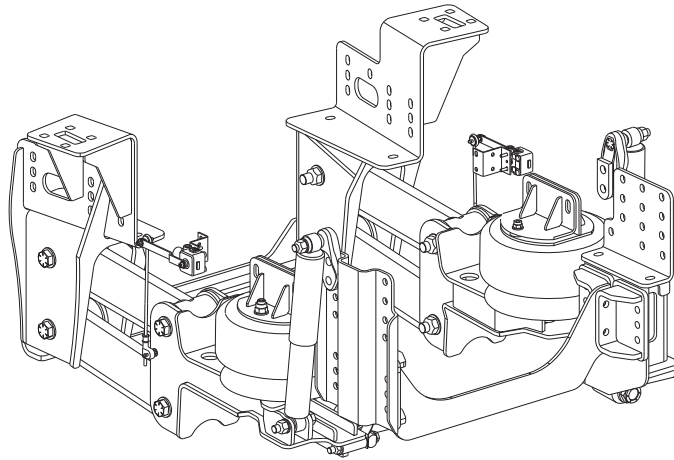

PARTS LIST

PARASTEER HD™ Single Steer and Twin Steer

LIT NO: SP-218

DATE: October 2009

REVISION: A

Single Steer

Page 2