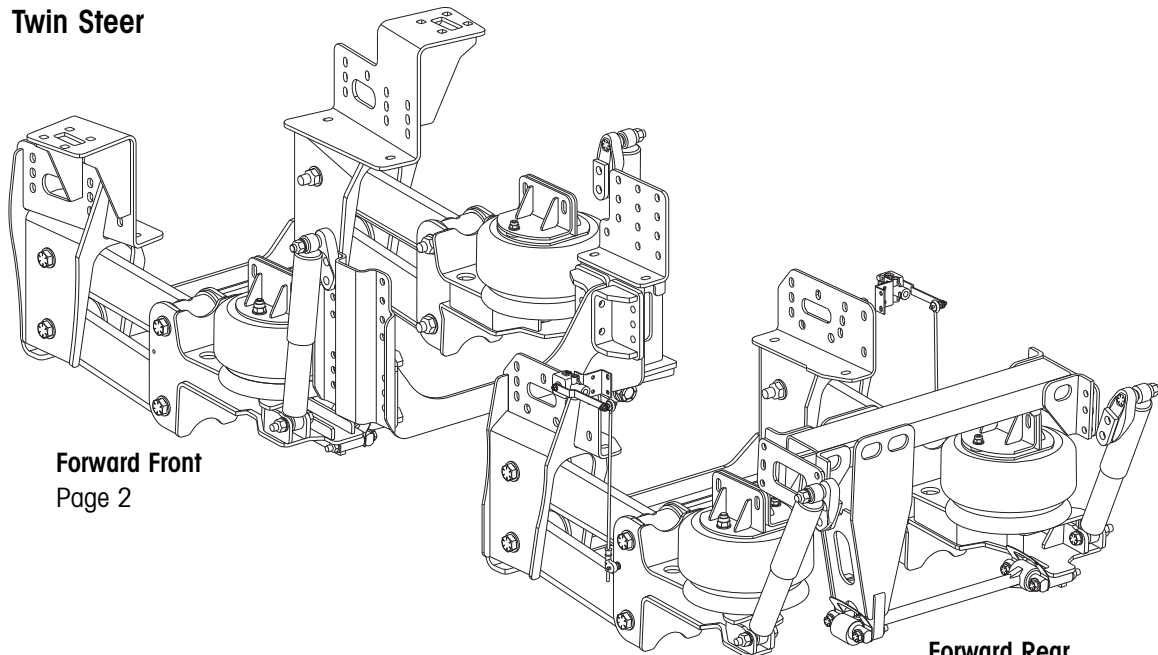

Forward Front

Page 2

Forward Rear

Page 4

Twin Steer Forward Front and Single Steer

EQUIPPED ONLY ON SINGLE STEER
Dual Height Control Valves

KEY NO.	PART NO.	DESCRIPTION	NO.REQ.	KEY NO.	PART NO.	DESCRIPTION	NO.REQ.
1		Frame Hanger		30	62350-760	Torque Rod Assembly, Includes Key Nos. 31-36	1
	68048-001	LHF	1	31		*Torque Rod Bushings	
	68048-002	RHF	1	32		*End Washer	
2	68050-000	Cross Member	1	33		*5/8" Lockwasher	
	50763-013	Cross Member Fastener Service Kit, One Side Includes Key Nos. 3-5		34		*5/8"-11 UNC 1.25" Bolt	
3	50764-007	3/4"-10 UNC 2.5" Bolt	8	35		*1 1/4" Washer	
4	22962-001	3/4" Washer	16	36		*1 1/4"-12 UNF Locknut	
5	49842-000	3/4"-10 UNC Locknut	8	37	68387-000	Torque Rod Shim	As Req.
6	59536-000	Beam Assembly, Includes Key No. 7	4		49176-034	Transverse Torque Rod Fastener Service Kit, One Side , Includes Key Nos. 38-41	
7	59528-001	Beam Bushing	8	38	32043-019	5/8"-11 UNC 5.5" Hex Bolt	1
8	59803-000	Thrust Washer	16	39	32043-026	5/8"-11 UNC 7.5" Hex Bolt	1
9		Axle Seat		40	22962-004	5/8"-Hardened Washer	4
	68036-000	LHF	1	41	47764-000	5/8"-11 UNC Locknut	2
	68038-002	RHF	1	42		Transverse Torque Rod Bracket	1
	59568-003	Pivot Bolt Kit, Axle Set , Includes Key Nos. 10-12			68667-000	<i>For vehicles built after 4/2009</i>	
10	48941-002	1"-8 UNC 8.0" Bolt	8		68156-000	<i>For vehicles built prior to 4/2009</i>	
11	22962-008	1" Hardened Flat Washer	16			Cross Channel Frame Mounting Bracket	1
12	48942-000	1"-8 UNC Locknut	8	43a	68639-000	<i>For vehicles built after 4/2009</i>	
13	67793-002	Air Spring	2	43b	68117-000	<i>For vehicles built prior to 4/2009</i>	
14	67751-000	Outer Air Spring Mounting Bracket	2	44	68118-000	Cross Channel Bracket	4
15	67752-000	Inner Air Spring Mounting Bracket	2	45	68119-000	Cross Channel Plate	1
16	17700-015	3/4"-16 UNF Locknut	2		49176-036	HCV Assembly Service Kit, One Side , Includes Key Nos. 46, 50 • Equipped ONLY on Single Steer Axle	
17	22962-001	3/4" Washer	2	46	57977-000	Height Control Valve Assembly	2
18	24531-011	1/2"-13 UNC 1.0" Bolt	2			Includes Key Nos. 47-49	
19	22962-011	1/2"-Hardened Flat Washer	6	47		*HCV Mounting Bracket	
20	17700-010	1/2"-13 UNC Nylocknut	4	48		*1/4"-Hardened Washer	
21	60665-005	Shock Absorber	2	49		*1/4"-20 UNC Locknut	
22	67463-001	Upper Shock Bracket Assembly	2	50	58994-010	Height Control Valve Linkage Assembly, Includes Key Nos. 51-57	2
23	50764-010	3/4"-10 UNC 4.25" Bolt	2	51		*Extension Rod	
24	22962-001	3/4"-Hardened Flat Washer	2	52		*Adjustment Valve Arm Joint	
25	49842-000	3/4"-10 UNC Locknut	2	53		*Valve Arm Clamp	
26	68623-000	Shock Bracket Spacer	1	54		*5/16"-18 UNC Valve Arm Stud	
27	50764-010	3/4"-10 UNC 4.25" Bolt	2	55		*5/16"-18 UNC Nut	
28	22962-001	3/4"-Hardened Flat Washer	4	56		*5/16"-Hardened Washer	
29	49842-000	3/4"-10 UNC Locknut	2	57		*5/16"-18 UNC Locknut	