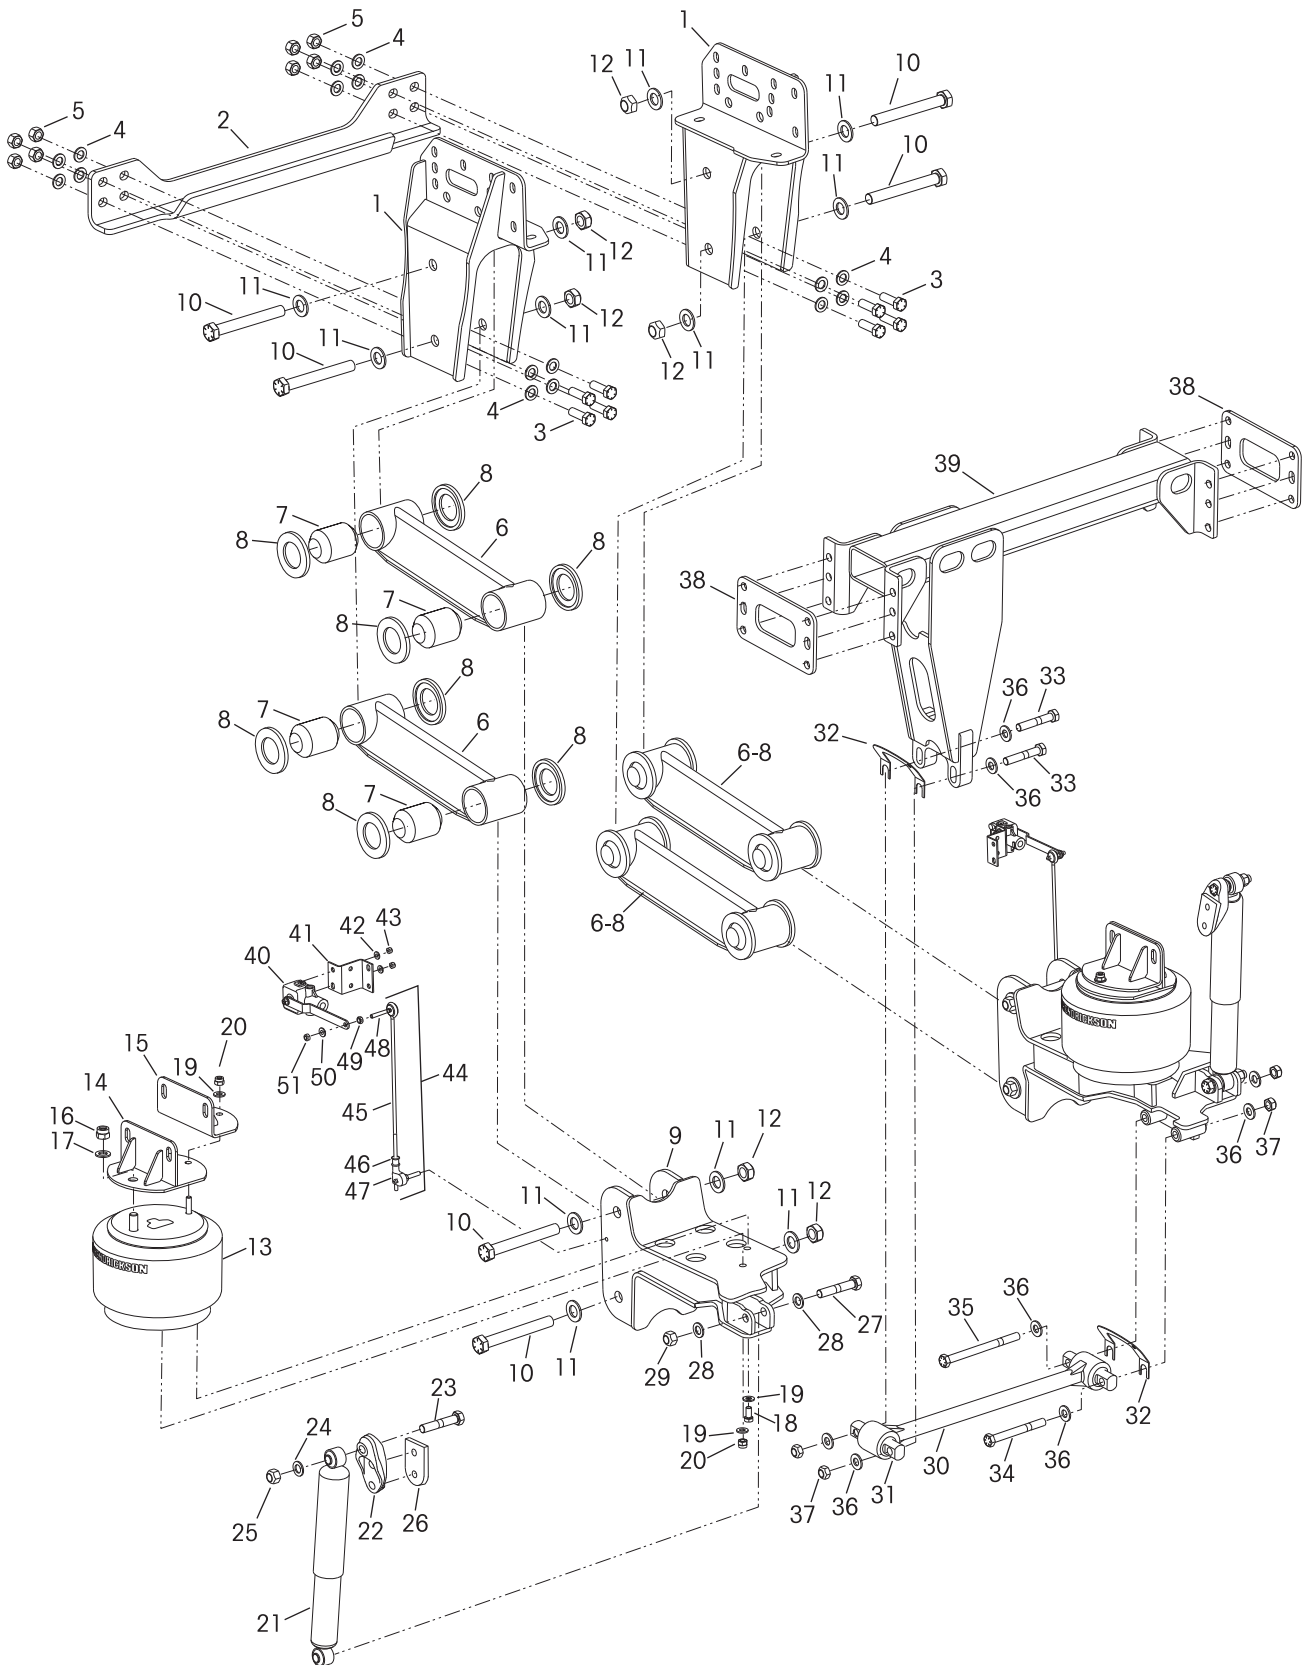

Twin Steer Forward Rear

KEY NO.	PART NO.	DESCRIPTION	NO.REQ.	KEY NO.	PART NO.	DESCRIPTION	NO.REQ.
1		Frame Hanger		30	62000-565	Torque Rod Assembly, Includes Key Nos. 31	1
	68047-001	LHR	1				
	68047-002	RHR	1	31		*Torque Rod Bushing	
2	68051-000	Cross Member	2	32	68387-000	Torque Rod Shim	As Req.
	50763-013	Cross Member Fastener Service Kit, One Side Includes Key Nos. 3-5			49176-035	Transverse Torque Rod Fastener Service Kit, One Side, Includes Key Nos. 33-37	
3	50764-007	3/4"-10 UNC 2.5" Bolt	8	33	32043-009	5/8"-11 UNC 3.5" Hex Bolt	2
4	22962-001	3/4" Washer	16	34	32043-019	5/8"-11 UNC 5.5" Hex Bolt	1
5	49842-000	3/4"-10 UNC Locknut	8	35	32043-026	5/8"-11 UNC 7.5" Hex Bolt	1
6	59536-000	Beam Assembly, Includes Key No. 7	4	36	22962-004	5/8"-Hardened Washer	8
7	59528-001	Beam Bushing	8	37	47764-000	5/8"-11 UNC Locknut	4
8	59803-000	Thrust Washer	16	38	68120-000	Cross Tube Frame Bracket	2
9		Axle Seat		39	68184-000	Cross Tube Assembly	1
	68038-001	LHR	1		58525-039	HCV Assembly Service Kit, One Side, Includes Key Nos. 40,44	
	68037-000	RHR	1	40	57977-000	Height Control Valve Assembly Includes Key Nos. 41-43	2
	59568-003	Pivot Bolt Kit, Axle Set, Includes Key Nos. 10-12		41		*HCV Mounting Bracket	
10	48941-002	1"-8 UNC 8.0" Bolt	8	42		*1/4"-Hardened Washer	
11	22962-008	1" Hardened Flat Washer	16	43		*1/4"-20 UNC Locknut	
12	48942-000	1"-8 UNC Locknut	8	44	58994-002	Height Control Valve Linkage Assembly, Includes Key Nos. 45-51	2
13	67793-002	Air Spring	2			*Extension Rod	
14	67751-000	Outer Air Spring Mounting Bracket	2	45		*Adjustment Valve Arm Joint	
15	67752-000	Inner Air Spring Mounting Bracket	2	46		*Valve Arm Clamp	
16	17700-015	3/4"-16 UNF Locknut	2	47		*5/16"-18 UNC Valve Arm Stud	
17	22962-001	3/4" Washer	2	48		*5/16"-18 UNC Nut	
18	24531-011	1/2"-13 UNC 1.0" Bolt	2	49		*5/16"-Hardened Washer	
19	22962-011	1/2"-Hardened Flat Washer	6	50		*5/16"-18 UNC Locknut	
20	17700-010	1/2"-13 UNC Nylocknut	4	51			
21	60665-005	Shock Absorber	2				
22	67463-001	Upper Shock Bracket Assembly	2				
23	50764-010	3/4"-10 UNC 4.25" Bolt	2				
24	22962-001	3/4"-Hardened Flat Washer	2				
25	49842-000	3/4"-10 UNC Locknut	2				
26	68623-000	Shock Bracket Spacer	2				
27	50764-010	3/4"-10 UNC 4.25" Bolt	2				
28	22962-001	3/4"-Hardened Flat Washer	4				
29	49842-000	3/4"-10 UNC Locknut	2				

NOTE: * Item included in assembly only, part not sold separately.