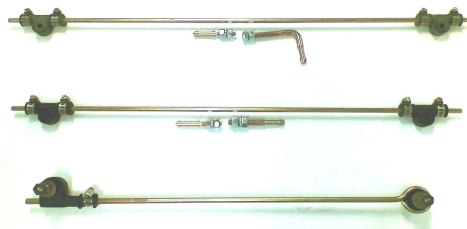

No: 97114-053
 Subject: HCV LINK RODS
 Date: October 2008 Revision: A

HCV ROD – BALL JOINT STYLE

PART NUMBER	DESCRIPTION	LENGTH	ROD END	NOTES
22110-323	ROD ASSY	323MM	FEMALE 8MM	EYELETS
97081-363	ROD ASSY	363MM	MALE 8MM	
97079-372	ROD ASSY	372MM	MALE 8MM	
97081-389	ROD ASSY	389MM	MALE 8MM	
97079-397	ROD ASSY	397MM	MALE 8MM	
97081-420	ROD ASSY	420MM	MALE 8MM	
97078-438	ROD ASSY	438MM	MALE 8MM	
97079-438	ROD ASSY	438MM	MALE 8MM	
97081-438	ROD ASSY	438MM	MALE 8MM	
97078-459	ROD ASSY	459MM	MALE 8MM	
98600-471	ROD ASSY	471MM	MALE 8MM	NUTS NOT SUPPLIED
98600-004	ROD ASSY	471MM	MALE 8MM	
97079-489	ROD ASSY	489MM	MALE 8MM	
98600-009	ROD ASSY	507MM	MALE 8MM	
97078-514	ROD ASSY	514MM	MALE 8MM	

HCV ROD – RUBBER JOINT STYLE

PART NUMBER	DESCRIPTION	LENGTH	ROD END	NOTES
58994-010	ROD ASSY	276MM	RUBBER	
58994-005	ROD ASSY	377MM	RUBBER	
98600-007	ROD ASSY	420MM	RUBBER	
98600-005	ROD ASSY	480MM	RUBBER	