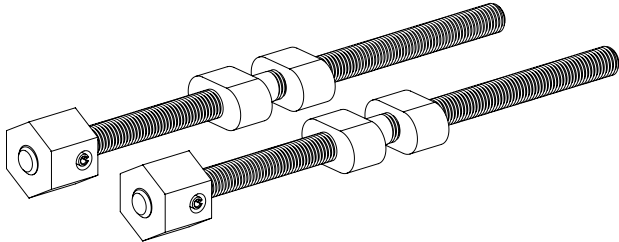

■ Special Tools

SADDLE ASSEMBLY TOOLS

DISASSEMBLY TOOL

Hendrickson Part No. 66086-113L

ASSEMBLY TOOL

Hendrickson Part No. 66086-108L