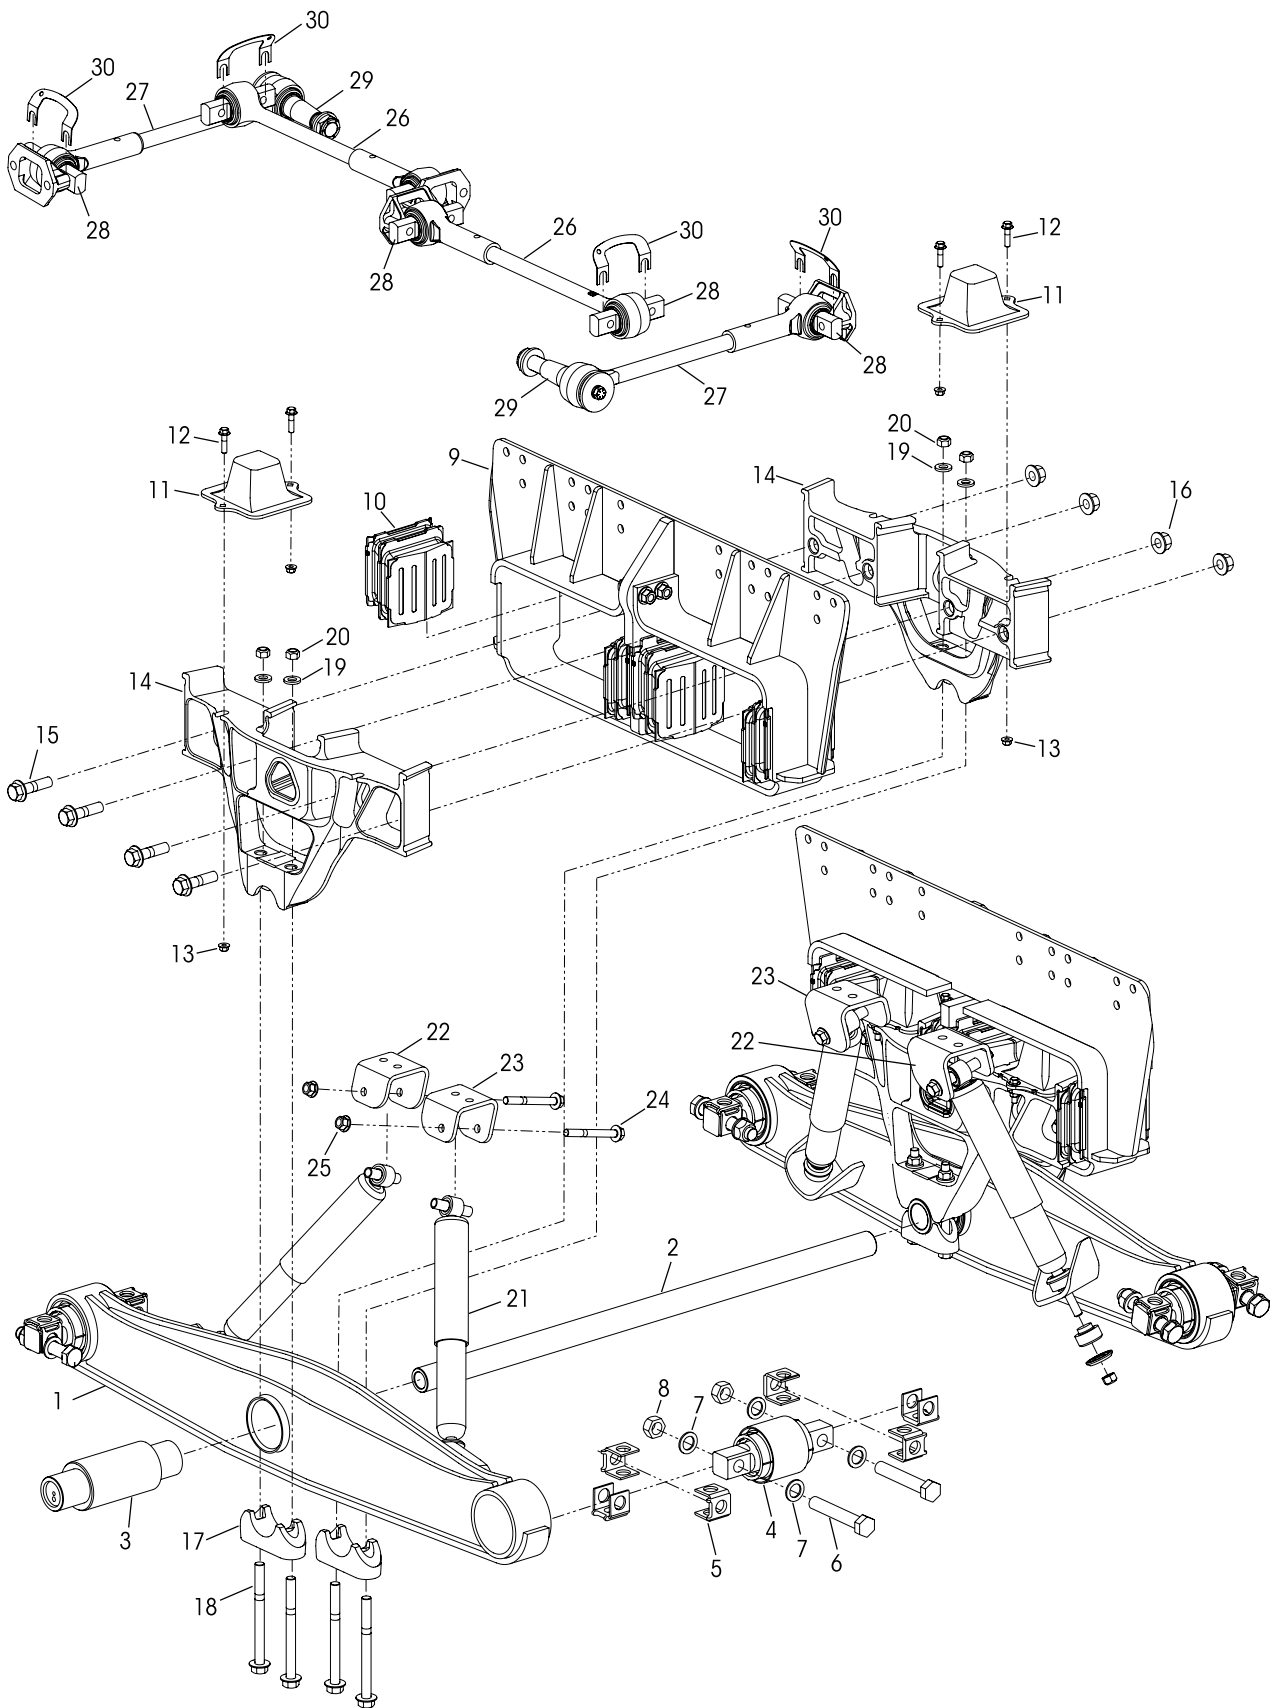

KEY NO.	PART NO.	DESCRIPTION	VEHICLE QTY.	KEY NO.	PART NO.	DESCRIPTION	VEHICLE QTY.
1		Equalizing Beam Assembly w/Shock Bracket Includes Key Nos. 3-5a	2	11		*Progressive Load Spring	4
	78489-540	54" Beam Length			34013-196	Progressive Load Spring Fasteners Service Kit, One Side , Includes Key Nos. 12-13	
	78489-560	56" Beam Length		12		*M10 x 1.5 x 40 mm 6G Flange Bolt	8
	60961-759	Cross Tube Service Kit , Includes Key No. 2 and Weldable Loose Plug		13		*M10 x 1.5 Flange Lock Nut	8
2	44642-008	Cross Tube - 1140 mm	1	14	70886-000	Saddle Assembly	4
	60961-755	Equalizing Beam Bushings Service Kit, One Beam , Includes Key No. 3-4, 6-8, 18-20			34013-197	Saddle Only Fasteners Service Kit, One Side , Includes Key Nos. 15-16	
3	69538-000L	Center Bushing	2	15		*M20 x 1.5 x 75 mm Flange Bolt	8
	60961-752	End Bushing Service Kit, One Wheel End , Includes Key Nos. 4-8		16		*M20 x 1.5 Flange Nut	8
4		*Bar Pin End Bushing Assembly, Includes Key No. 5a		17	77205-001	Saddle Cap. <i>Replaces 77374-001</i>	4
5		Bar Pin Shim	8		60961-768	Saddle Cap Fasteners Service Kit, One Side , Includes Key Nos. 18-20	
a	50130-000	0.19" / 0.19" Standard		18		*M16 x 2 x 6G x 180 mm Flange Bolt	8
b	50131-000	0.25" / 0.12" Optional		19		*M16 Flat Washer	8
c	57026-000	0.375" Optional flat shim		20		*M16 x 2 x 6H Nut	8
		End Bushing Fasteners Service Kit , Includes Key Nos. 6-8		21	60680-015L	Shock Absorber	4
	56659-001	Axle Set				Upper Shock Bracket	
	56659-005	One Beam		22	78630-001	LHF / RHR	2
	34013-104	One Wheel End		23	78630-002	RHF / LHR	2
6		*1"-8 UNC x 6" Bolt	8		60961-818	Upper Shock Fasteners Service Kit, One Beam , Includes Key Nos. 24-25	
7		*1" Hardened Washer	16	24		*M16 x 2 x 140 mm Flange Bolt	4
8		*1"-8 UNC Locknut	8	25		*M16 x 2 Flange Nut	4
9		Frame Hanger, 34" Width, 11" Ride Height	2	26		ULTRA ROD® PLUS™ Longitudinal Torque Rod, Straddle/Straddle Includes Key No. 28	2
	70912-204	7" Axle Hanger Drop			92000-610S	Front	
	70912-205	7¾" Axle Hanger Drop			92000-660S	Rear	
	60961-749	Shear and Progressive Load Spring Service Kit, One Side , Includes Key Nos. 10-13, 15-16, 18-20, 31		27	92350-605S	**ULTRA ROD PLUS Transverse Torque Rod Straddle/Taper Includes Key Nos. 28-29	2
	60961-750	Shear Spring Service Kit, One Side Includes Key Nos. 10, 15-16, 18-20, 31		28	66649-002L	XTRB Straddle Bushing	6
10		*Shear Spring	8	29	66649-004L	XTRB Taper Bushing	2
	60961-751	Progressive Load Spring Service Kit, One Side Includes Key Nos. 11-13		30	49689-000L	Torque Rod Shim	As Req.
				31	70867-001	P-80 Lubricant - 10 ml (Not Shown)	As Req.