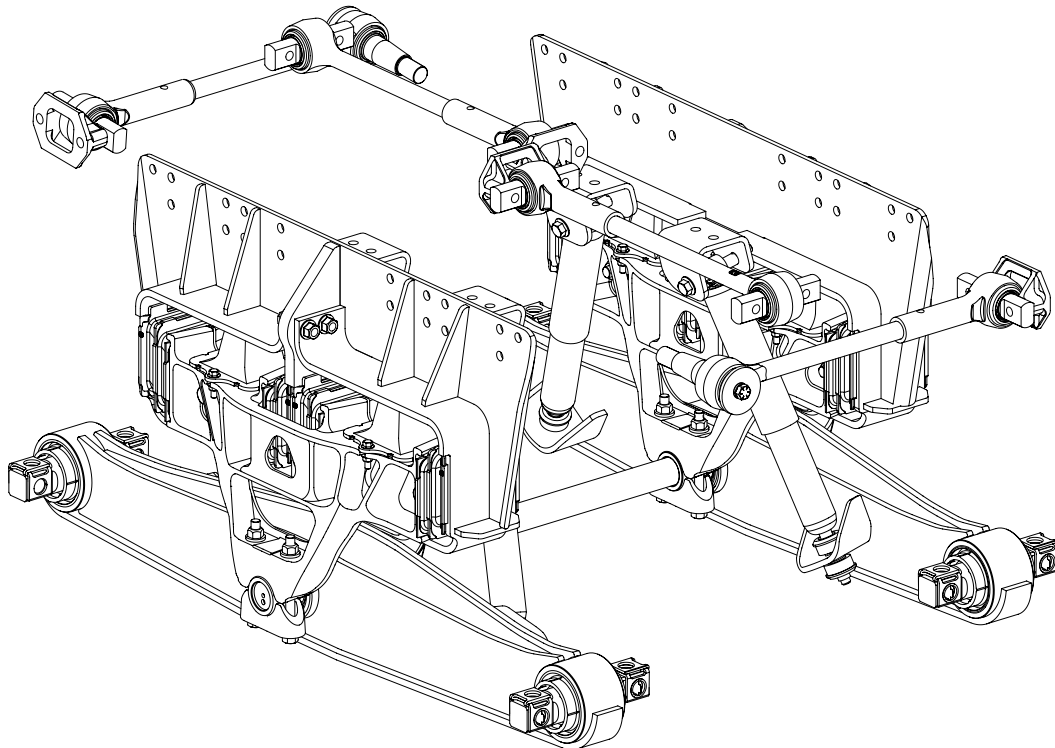

H PARTS LIST

ULTIMAAX® Rear Suspension for Kenworth Vehicles

LIT NO: SP-301

DATE: October 2016

REVISION: A

CONTENTS

DESCRIPTION	PAGE
Parts List	2
Special Tools	4

46K • 52K Capacity • 11" Ride Height